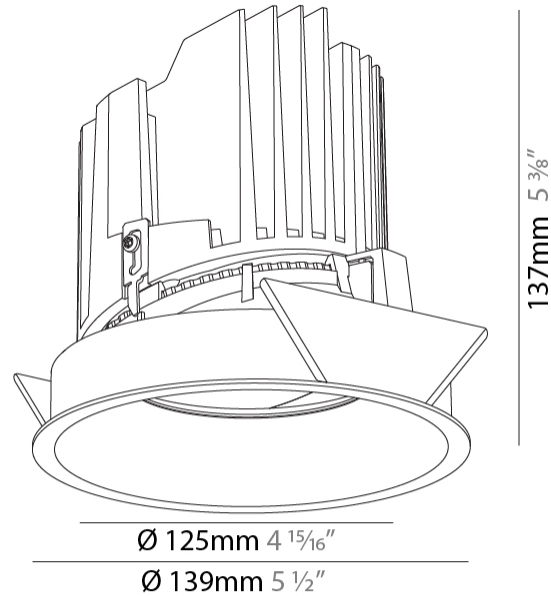

PHYSICAL

Shape: Round
Diameter (mm): 139
Diameter (in): 5 1/2
Height (mm): 137
Height (in): 5 3/8
Ceiling Thickness (mm): 10 / 12.5 / 15
Ceiling Thickness (in): 3/8 or 1/2 or 9/16
Min. Recessing Depth (mm): 150
Min. Recessing Depth (in): 5 7/8
Light Distribution: Adjustable / Downlight
Weight (kg): 0.856
Weight (lbs): 1.89
Fixture Finish: SSR / BKV / CWI / CRY / HAB / LAG / UFT / ITA / RUA / RUR / MIC / FTG / MYG / TWT / LOD / PUS / FRO / FUP / KIA / POP / BLS / SPG / MEY / GOH / GUM / CHC / COM / ABZ / JAG / OBR / MOS / ROR
Fixture Material: Aluminum Die Cast
Cut-out Measurements: 130mm / 5 1/8"

ELECTRICAL

Lamp Type: LED (Zhaga Standard)
Input Wattage (W): 28.6
Total Output Wattage (W): 26
Dimming: Tri-Mode (Non-Dimming and Phase Dimming (120Vac only) and 0-10V Dimming)
Driver Included: No
Driver Location: Recessed Housing
Driver Type: Constant Current - Universal
Driver Class: Class 2
Housing: See components
Input Voltage (V): 120 - 277
Constant Current (MA): 700

LED

Number of LEDs: 1
Color Temperature (°K): 2700 / 3000 / 3500 / 4000
Max. Delivered Lumen (lm): 2030 / 2080 / 2185 / 2230
Nominal Lumen (lm): 3210 / 3290 / 3459 / 3530
CRI: >90 CRI
Efficiency (%): 0.631
Lamp Life (hrs): 50000

OPTICAL

Reflector: 20 / 40 / 60
Adjustability: Rotational 355°; Tilt 10°

RATINGS AND CERTIFICATIONS

Certified By: Certified for North American Standards
IP rating: IP20